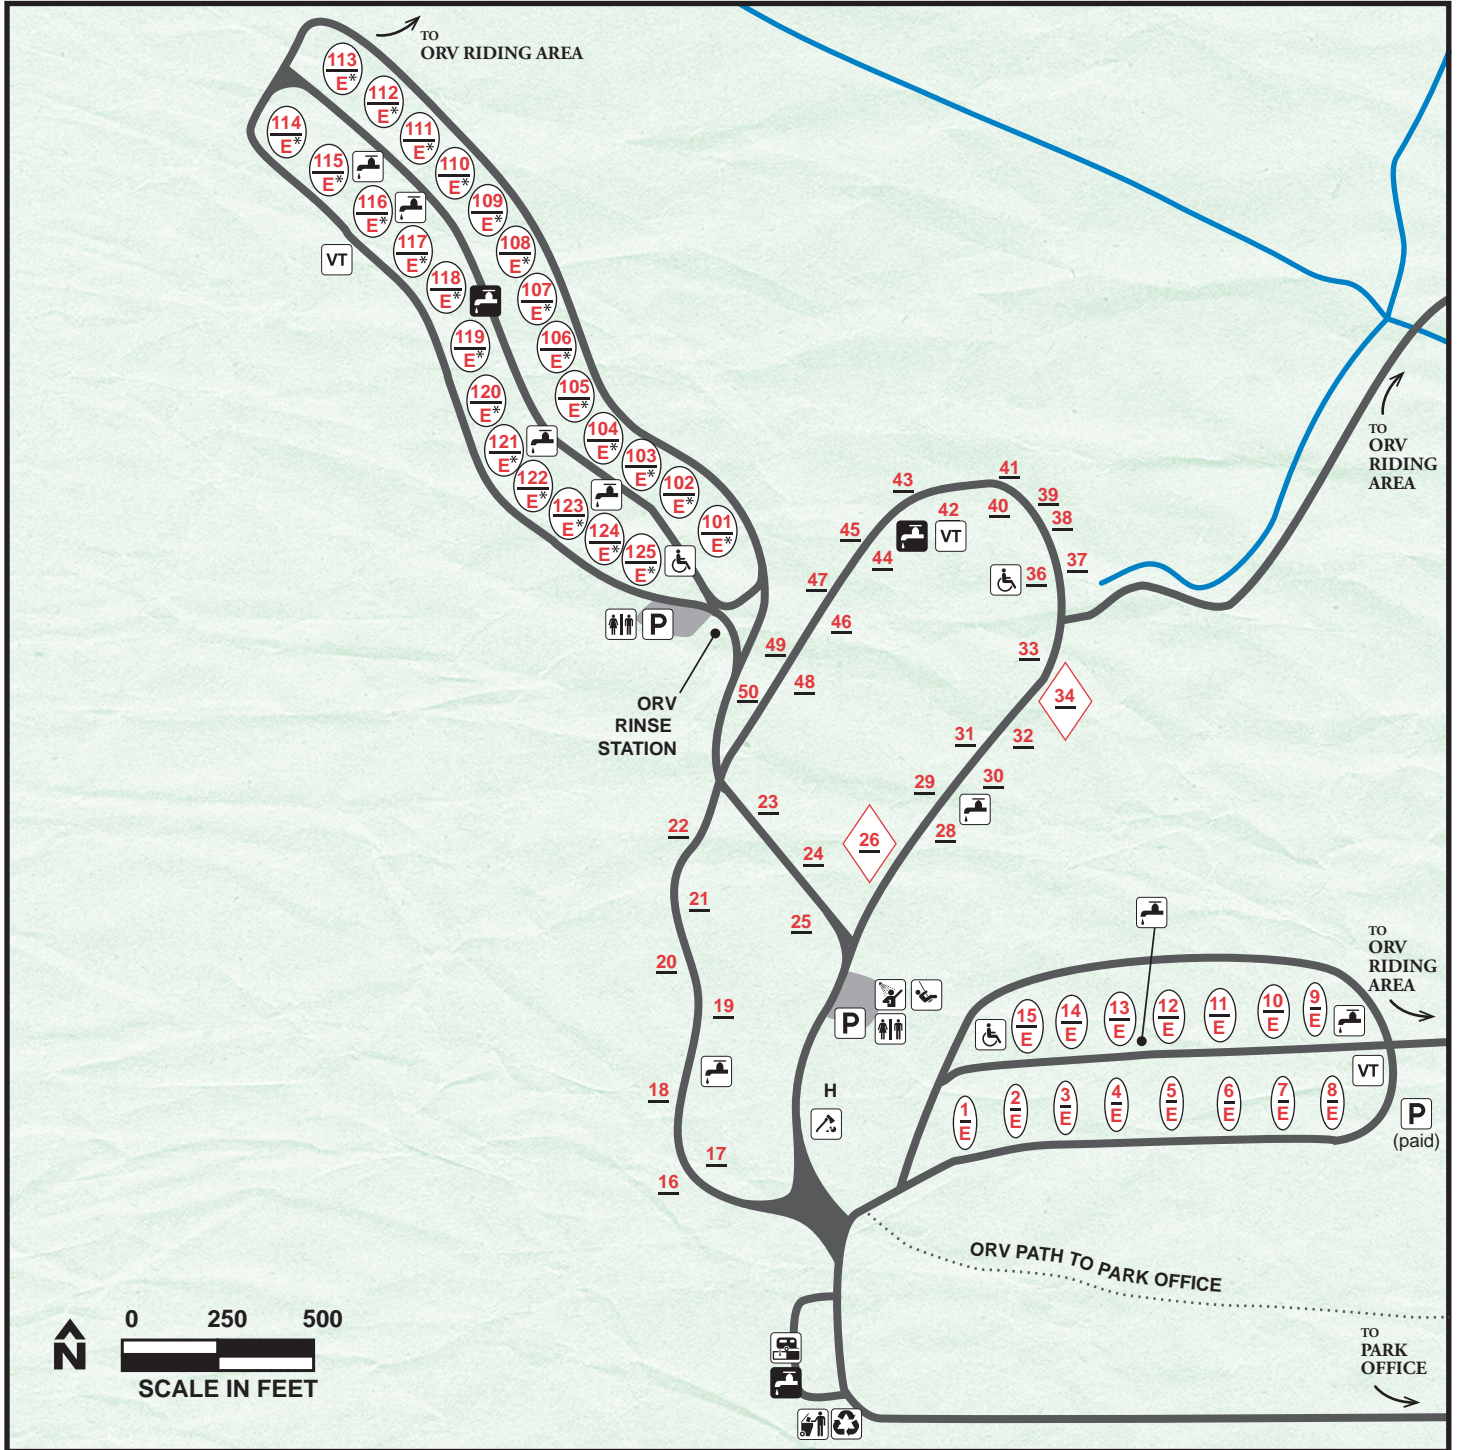

# ST. JOE STATE PARK

## Campground 1 (ORV Area)

### LEGEND

#	reservable site	#	pull-through site	♿	restroom	♻️	trash dumpster
#	basic site	♿	accessible	🚿	showerhouse	♻️	recycling center
E	electric site	H	campground host	🚽	vault toilet	P	parking
⬠	family site	🚰	water	🗑️	dump station	🎡	playground
*	50 amp service	❄️	frost-free water	🌲	woodlot	🛵	Off-Road Vehicle Trail System (ATV)